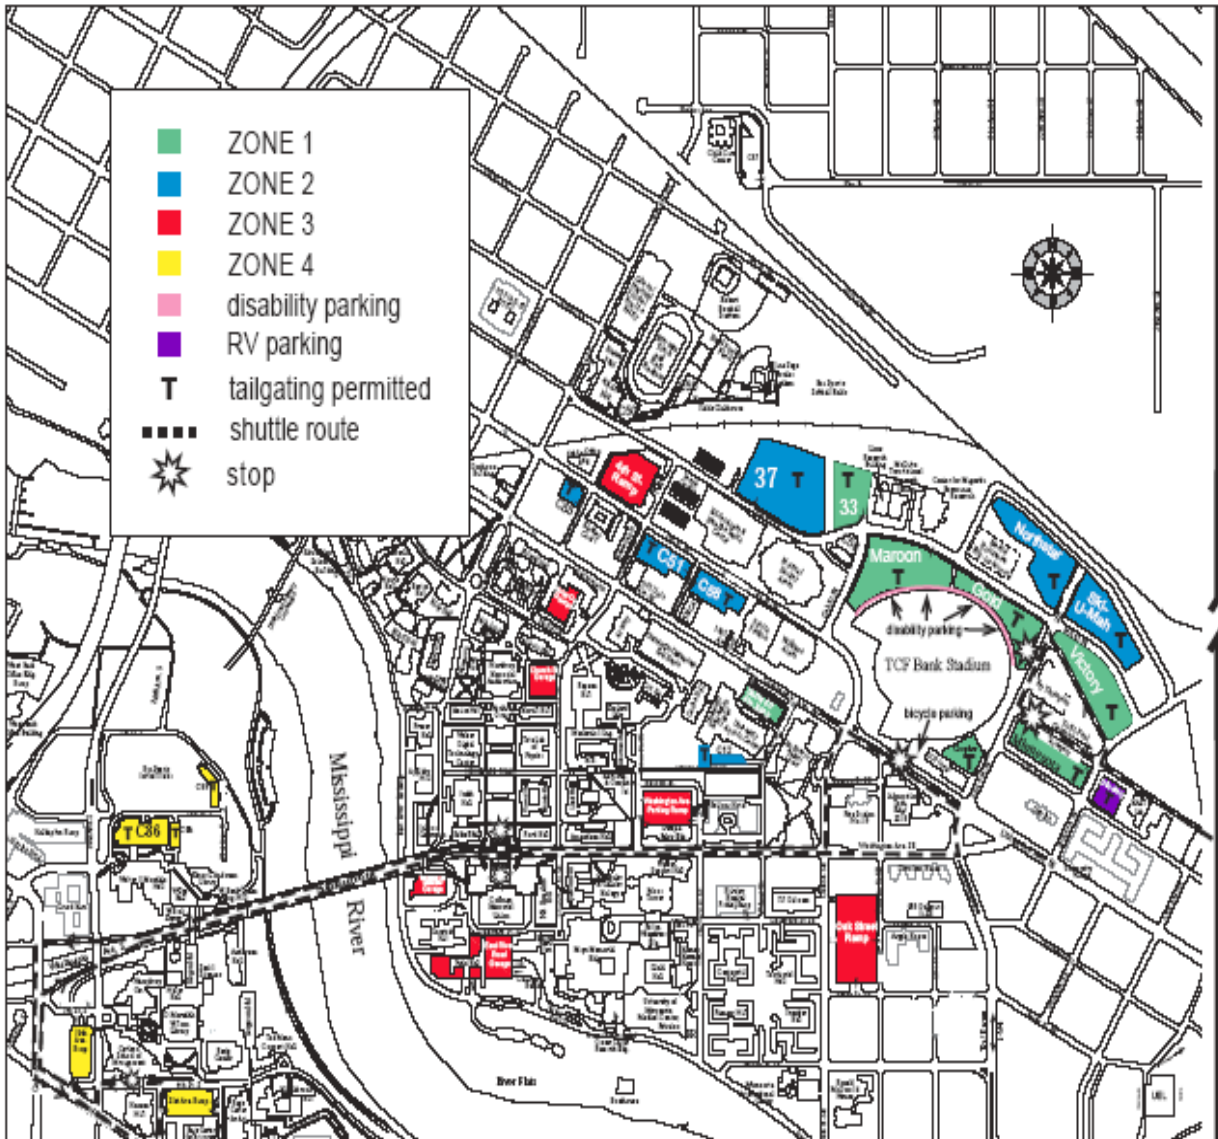

Parking is available in Maroon and Gold lots for \$3.75. Enter the stadium at Benton County, Premium Entrance.

East Bank, Minneapolis Campus

Northbound on 35W:

As you bypass downtown Minneapolis, follow 35W to U of M/3rd Street exit (17C). Stay in the far right lane that will merge onto Washington Avenue SE. Cross the bridge over the Mississippi River to East Bank.

Southbound on 35W:

Exit at University Avenue/4th Street (18). Turn left at the second set of lights onto University Avenue SE and head east a few blocks to campus.

East and westbound on I-94:

Exit at Huron Boulevard. Follow Huron Boulevard north to Washington Avenue and turn left for the southern end of campus. For the north side, continue on Huron Boulevard to 4th Street SE.

North and southbound on Highway 280:

Exit at University Avenue. Follow University Avenue west approximately ½ mile. Turn left at the Washington Avenue intersection for the southern end of campus. For the north side, continue on University Avenue to 4th Street SE.

University of Minnesota transit service

Routes serving the U of M

Click a route number below to see a map and schedule.

Minneapolis Campus

[Route 2](#) - Local Route - Serving: Franklin Ave.; Franklin Ave. Station; Fairview-Riverside Medical Center; Cedar/Riverside area; Fairview-University Medical Center; U of M; Dinkytown; 10th Ave. SE; 8th St. SE